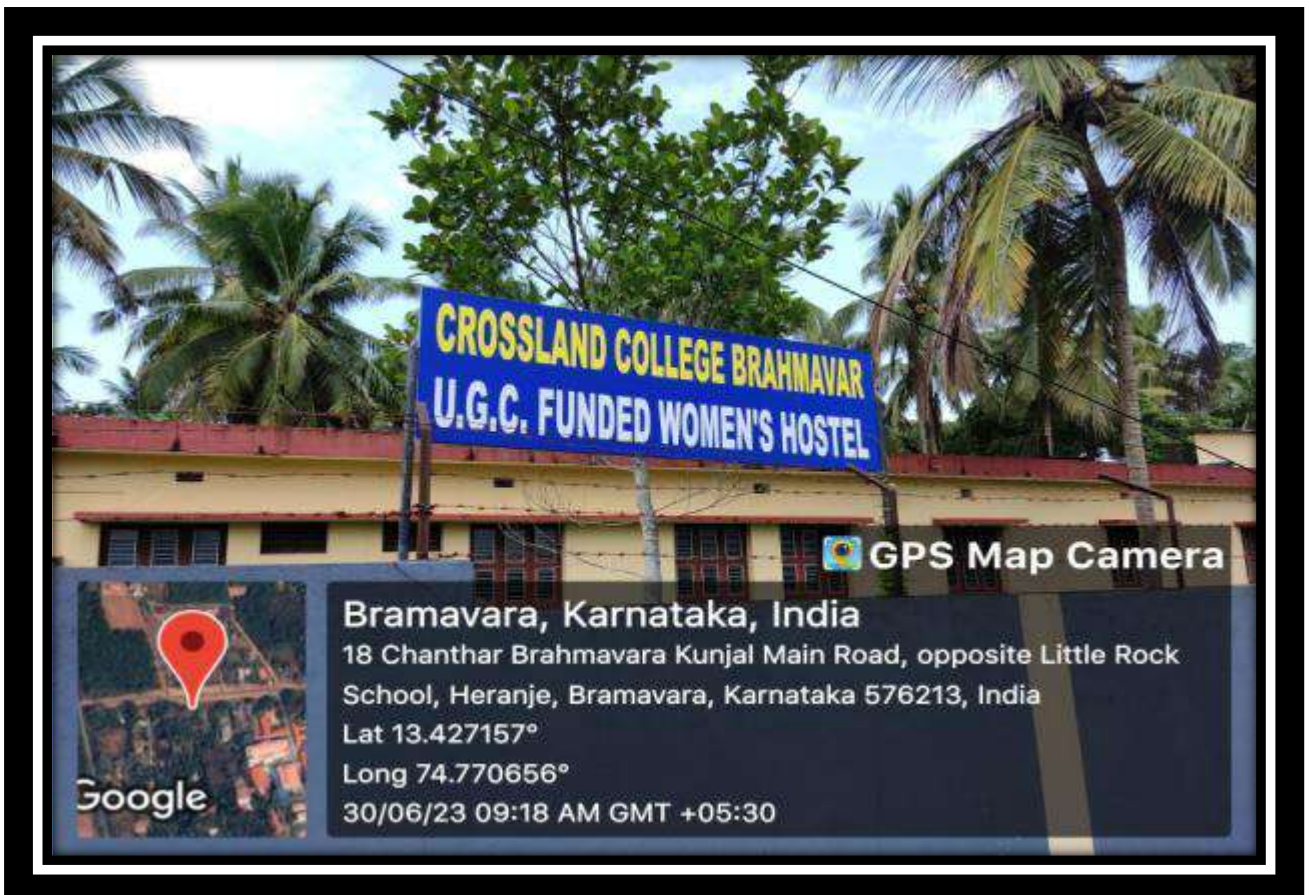

Toilets

23

LADIES WASH AND TOILET

GPS Map Camera

Bramavara, Karnataka, India
CQGC+VJ4, Heranje, Bramavara, Karnataka 576213, India
Lat 13.426931°
Long 74.771513°
01/07/23 11:34 AM GMT +05:30

Canteen

UGC Girls Hostel